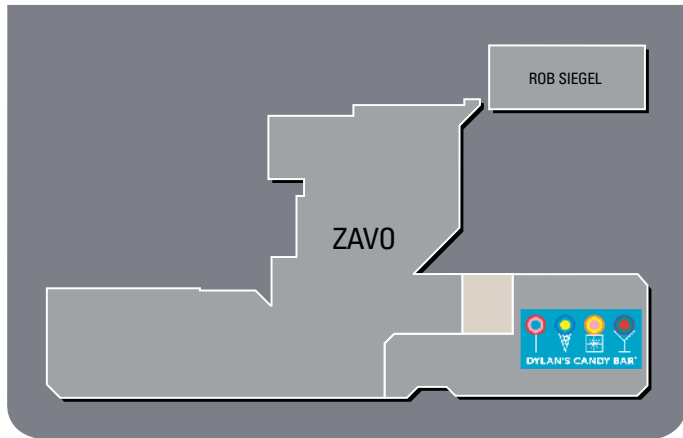

THIRD AVENUE AT 60TH STREET

NEW YORK, NEW YORK

1011 3rd Ave, New York, NY

TOTAL GLA 45,767 SF

- Located in Midtown Manhattan across from Bloomingdale's flagship store, the design district and The Bloomberg Tower
- Unparalleled location at a prime Manhattan office, upscale retail and dining, as well as luxury residential area
- Directly in front of two key transportation hubs including the 59th Street subway station (NYC's fifth busiest subway station) and the M15 express bus stop
- Space Divisible

KEY TENANTS

Dylan's Candy Bar, Starbucks, Sunglass Hut, Fly Wheel, Learning Express

PREMIER CORNER LOCATION

Adjacent to Bloomingdale's in Midtown Manhattan

THIRD AVENUE AT 60TH STREET

NEW YORK, NEW YORK

1011 3rd Ave, New York, NY

SECOND LEVEL

STREET LEVEL

LOWER LEVEL