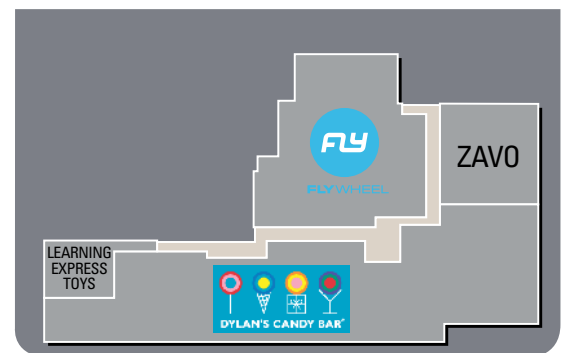

THIRD AVENUE AT 60TH STREET

NEW YORK, NEW YORK

1011 3rd Ave, New York, NY

TOTAL GLA 45,767 SF

- Located in Midtown Manhattan across from Bloomingdale's flagship store, the design district and The Bloomberg Tower
- Unparalleled location at a prime Manhattan office, upscale retail and dining, as well as luxury residential area
- Directly in front of two key transportation hubs including the 59th Street subway station (NYC's fifth busiest subway station) and the M15 express bus stop
- Space Divisible

KEY TENANTS

Dylan's Candy Bar, Starbucks, Sunglass Hut, Fly Wheel, Learning Express

PREMIER CORNER LOCATION

Adjacent to Bloomingdale's in Midtown Manhattan

THIRD AVENUE AT 60TH STREET

NEW YORK, NEW YORK

1011 3rd Ave, New York, NY

SECOND LEVEL

STREET LEVEL

LOWER LEVEL